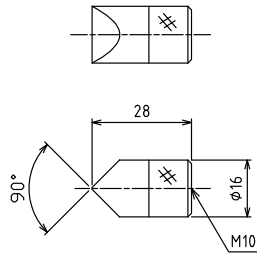

FGE-HXY DIMENSIONS

NIDEC-SHIMPO CORPORATION

INSTRUMENTS DIVISION • Phone: (800) 237-7079 • Fax: (630) 924-0342 • www.shimpoint.com