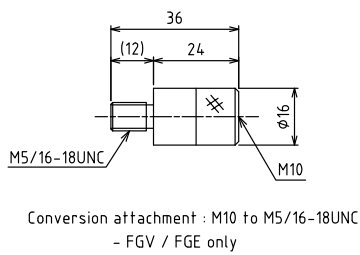

FGE-HXY DIMENSIONS

NIDEC-SHIMPO CORPORATION

INSTRUMENTS DIVISION • Phone: (800) 237-7079 • Fax: (630) 924-0342 • www.shimpoint.com