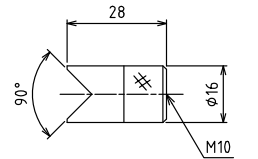

FGE-HXY DIMENSIONS

NIDEC-SHIMPO CORPORATION

INSTRUMENTS DIVISION • Phone: (800) 237-7079 • Fax: (630) 924-0342 • www.shimpoint.com