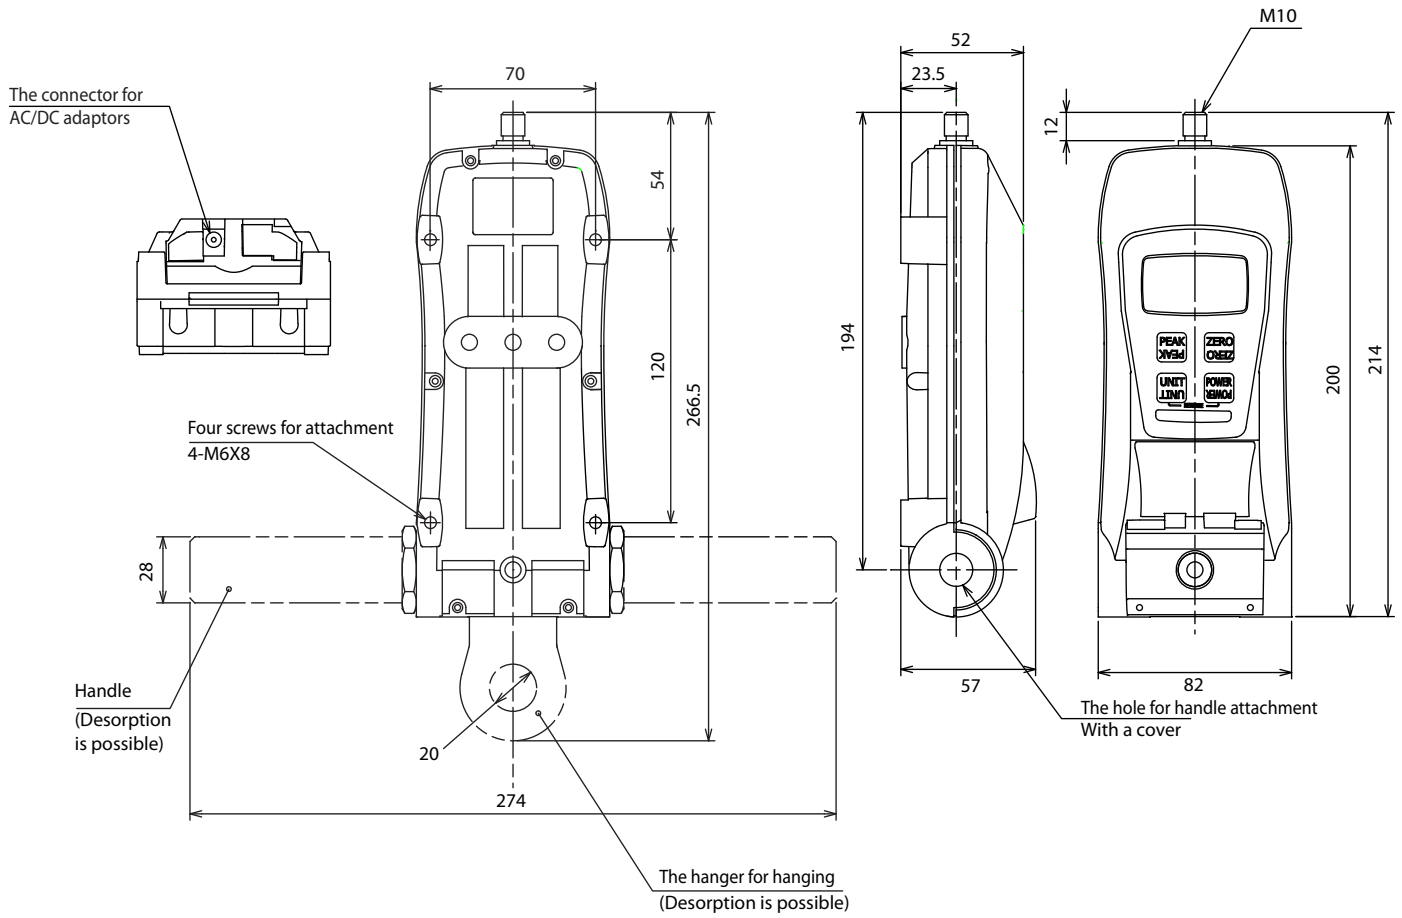

FGE-HXY DIMENSIONS

NIDEC-SHIMPO CORPORATION

INSTRUMENTS DIVISION • Phone: (800) 237-7079 • Fax: (630) 924-0342 • www.shimpoint.com