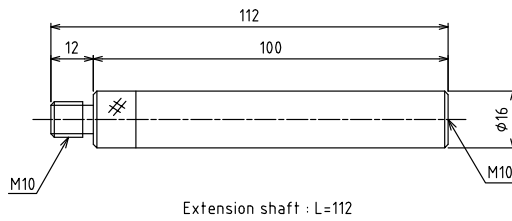

FGE-HXY DIMENSIONS

NIDEC-SHIMPO CORPORATION

INSTRUMENTS DIVISION • Phone: (800) 237-7079 • Fax: (630) 924-0342 • www.shimpoint.com