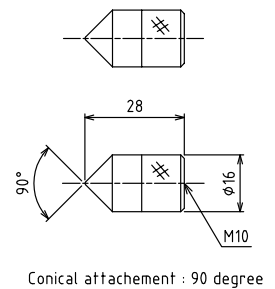

FGE-HXY DIMENSIONS

NIDEC-SHIMPO CORPORATION

INSTRUMENTS DIVISION • Phone: (800) 237-7079 • Fax: (630) 924-0342 • www.shimpoint.com