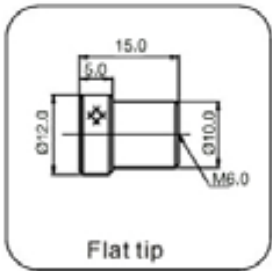

FG-7000 DIMENSIONS

NIDEC-SHIMPO CORPORATION

INSTRUMENTS DIVISION • Phone: (800) 237-7079 • Fax: (630) 924-0342 • www.shimpoint.com