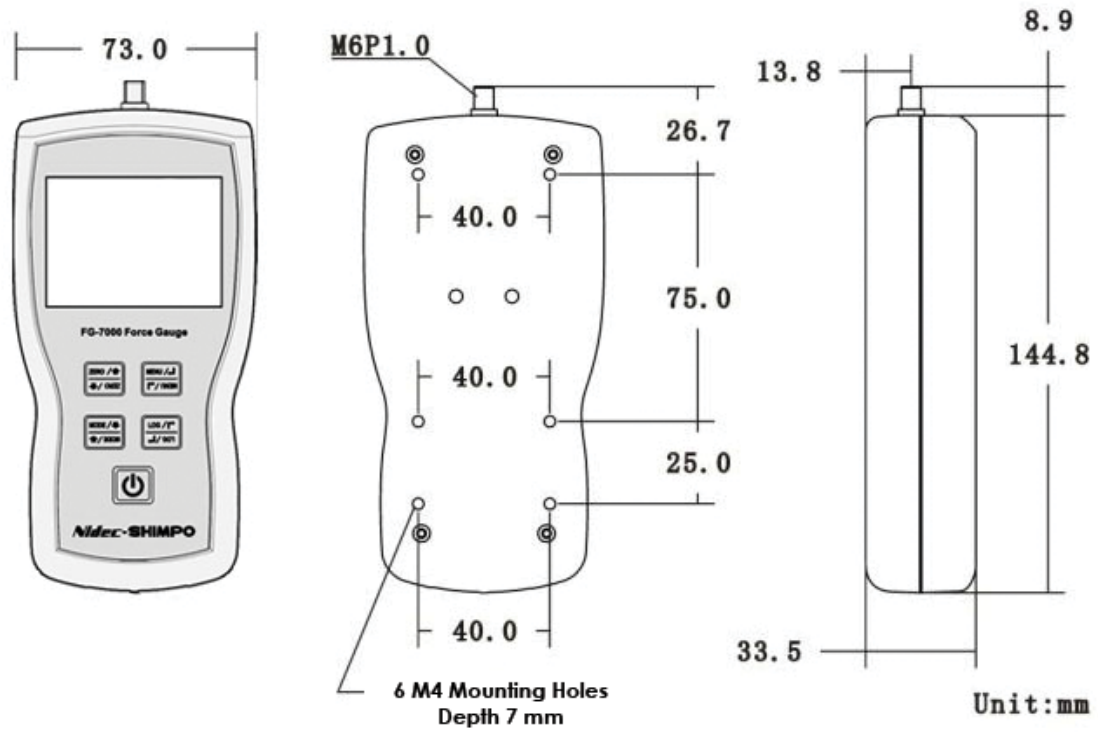

FG-7000 DIMENSIONS

NIDEC-SHIMPO CORPORATION

INSTRUMENTS DIVISION • Phone: (800) 237-7079 • Fax: (630) 924-0342 • www.shimpoint.com