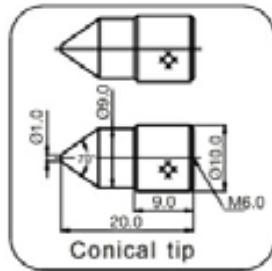

FG-7000 DIMENSIONS

NIDEC-SHIMPO CORPORATION

INSTRUMENTS DIVISION • Phone: (800) 237-7079 • Fax: (630) 924-0342 • www.shimpoint.com