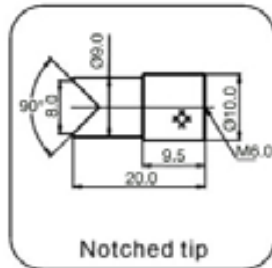

FG-7000 DIMENSIONS

NIDEC-SHIMPO CORPORATION

INSTRUMENTS DIVISION • Phone: (800) 237-7079 • Fax: (630) 924-0342 • www.shimpoint.com