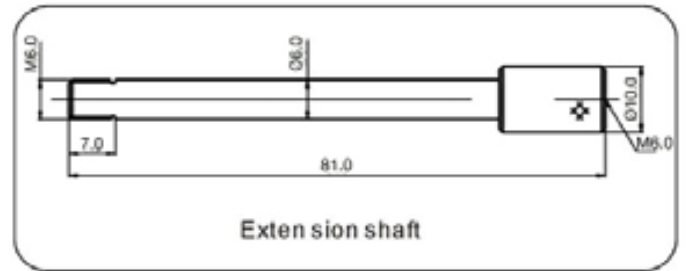

FG-7000 DIMENSIONS

NIDEC-SHIMPO CORPORATION

INSTRUMENTS DIVISION • Phone: (800) 237-7079 • Fax: (630) 924-0342 • www.shimpoint.com