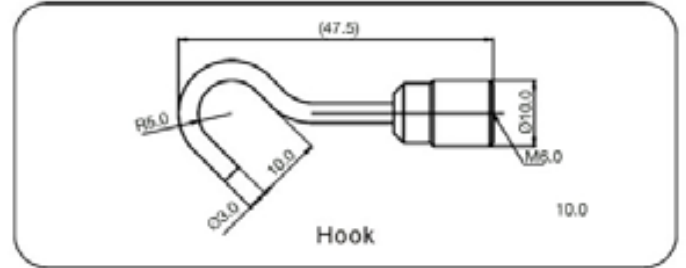

FG-7000 DIMENSIONS

NIDEC-SHIMPO CORPORATION

INSTRUMENTS DIVISION • Phone: (800) 237-7079 • Fax: (630) 924-0342 • www.shimpoint.com