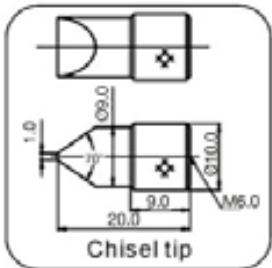

FG-7000 DIMENSIONS

NIDEC-SHIMPO CORPORATION

INSTRUMENTS DIVISION • Phone: (800) 237-7079 • Fax: (630) 924-0342 • www.shimpoint.com